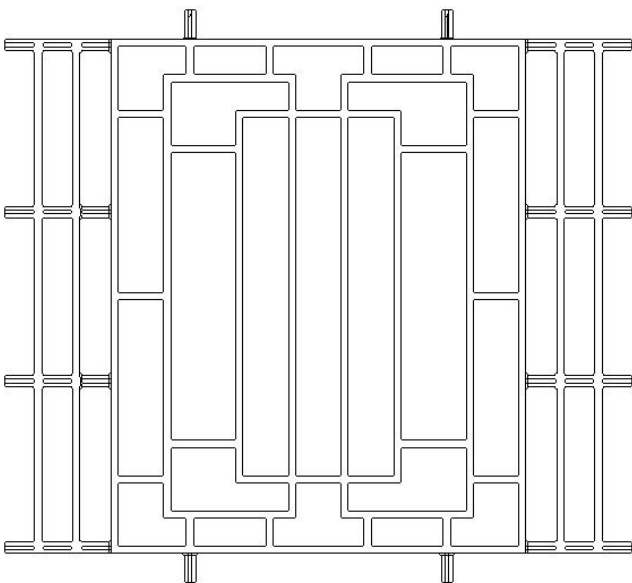

FEDERATION
ALUMINIUM CAST PANELS

FEDERATION

CAST PANELS

SA8

1002mm x 620mm
Excluding Lug

SA7

696mm x 385mm
Excluding Lug

SA 101

904mm x 995mm
Excluding Lug

Call 1300 ALSPEC (257732)

www.alspec.com.au

FEDERATION
ALUMINIUM CAST PANELS